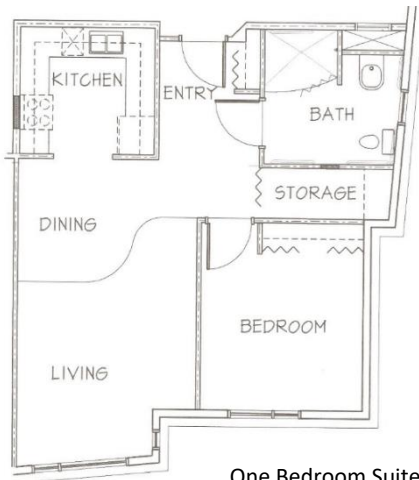

Wild Rose Manor & Villas

780-538-1818

SUPPORTIVE HOUSING FOR SENIORS
74 FULL SERVICE LODGE AND 48 ENHANCED APARTMENTS
LOCATED IN GRANDE PRAIRIE, ALBERTA

Amenities

Fitness Equipment · Pool Table · Hair Salon · Corner Store · Numerous Common Area Spaces including a library area, Party Room and 2 Beautiful Courtyards · Extensive Walking Trails · Parking Available at Monthly Rate · Secure Building · Emergency Call System, Smoke Detectors & Sprinkler System · Transportation for Shopping, Banking and Recreational Outings for a Nominal Ridership Fee

Large One Bedroom Suites:

One Bedroom Suite

- 577 Sq Ft (17)
- 585 Sq Ft (12)
- 617 Sq Ft (2) w/c accessible

*One Bedroom Suites
starting at \$1245 per
month*

*Large One Bedroom Suites
starting at \$1320 per
month*

*Two Bedroom Suites
Starting at \$1395 per
month*

**All rents are Based on
Income and are subject to
change**

Two Bedroom Suites:
760 & 853 Square Ft