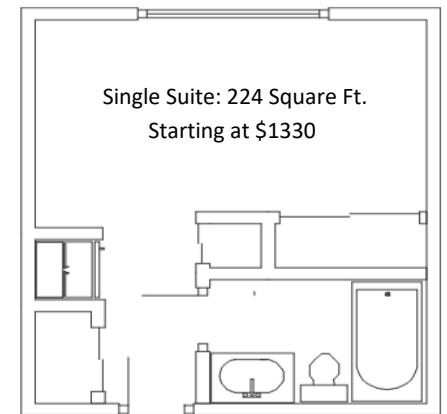

**To learn more about the property
please call 780-532-2905 ext. 110**

"We provide quality housing that serves the needs of our seniors, families and individuals."