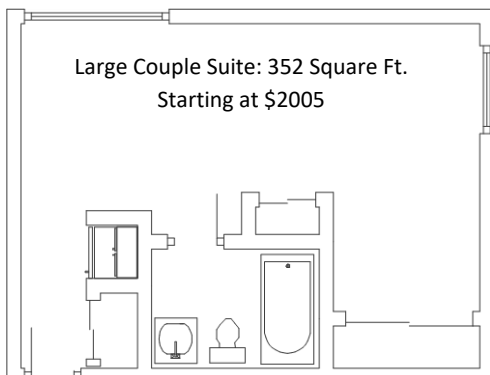

**To learn more about the property
please call 780-532-2905 ext. 110**

"We provide quality housing that serves the needs of our seniors, families and individuals."