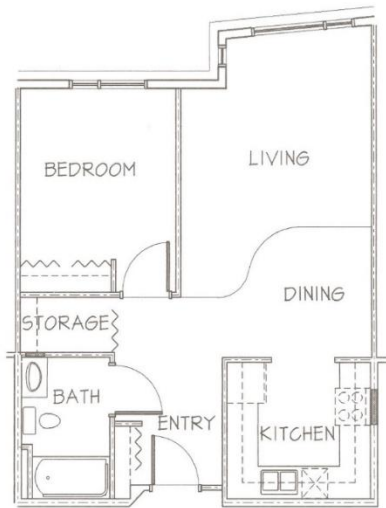

Wild Rose Manor & Villas

780-538-1818

SUPPORTIVE HOUSING FOR SENIORS
74 FULL SERVICE LODGE AND 48 ENHANCED APARTMENTS
LOCATED IN GRANDE PRAIRIE, ALBERTA

Amenities

Fitness Equipment · Pool Table · Hair Salon · Corner Store · Numerous Common Area Spaces including a library area, Party Room and 2 Beautiful Courtyards · Extensive Walking Trails · Parking Available at Monthly Rate · Secure Building · Emergency Call System, Smoke Detectors & Sprinkler System · Transportation for Shopping, Banking and Recreational Outings for a Nominal Ridership Fee

Large One Bedroom Suites:

One Bedroom Suite

- 577 Sq Ft (17)
- 585 Sq Ft (12)
- 617 Sq Ft (2) w/c accessible

*One Bedroom Suites
starting at \$1245 per
month*

*Large One Bedroom Suites
starting at \$1320 per
month*