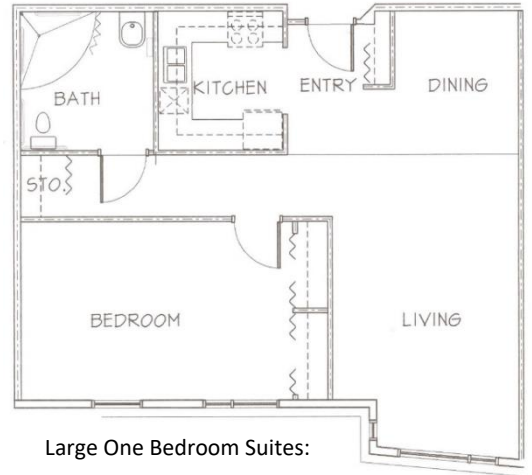

Wild Rose Manor & Villas

780-538-1818

SUPPORTIVE HOUSING FOR SENIORS
74 FULL SERVICE LODGE AND 48 ENHANCED APARTMENTS
LOCATED IN GRANDE PRAIRIE, ALBERTA

Amenities

Fitness Equipment · Pool Table · Hair Salon · Corner Store · Numerous Common Area Spaces including a library area, Party Room and 2 Beautiful Courtyards · Extensive Walking Trails · Parking Available at Monthly Rate · Secure Building · Emergency Call System, Smoke Detectors & Sprinkler System · Transportation for Shopping, Banking and Recreational Outings for a Nominal Ridership Fee

Large One Bedroom Suites:

One Bedroom Suite

- 577 Sq Ft (17)
- 585 Sq Ft (12)
- 617 Sq Ft (2) w/c accessible

*One Bedroom Suites
starting at \$1245 per
month*

*Large One Bedroom Suites
starting at \$1320 per
month*

*Two Bedroom Suites
Starting at \$1395 per
month*

**All rents are Based on
Income and are subject to
change**

Two Bedroom Suites:
760 & 853 Square Ft