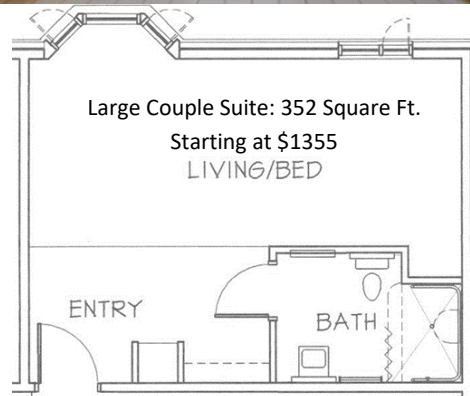

**To learn more about the property
please call 780-532-2905 ext. 110**

"We provide quality housing that serves the needs of our seniors, families and individuals."