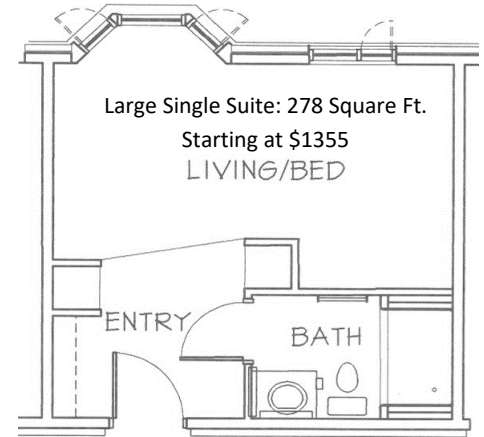

**To learn more about the property
please call 780-532-2905 ext. 110**

"We provide quality housing that serves the needs of our seniors, families and individuals."